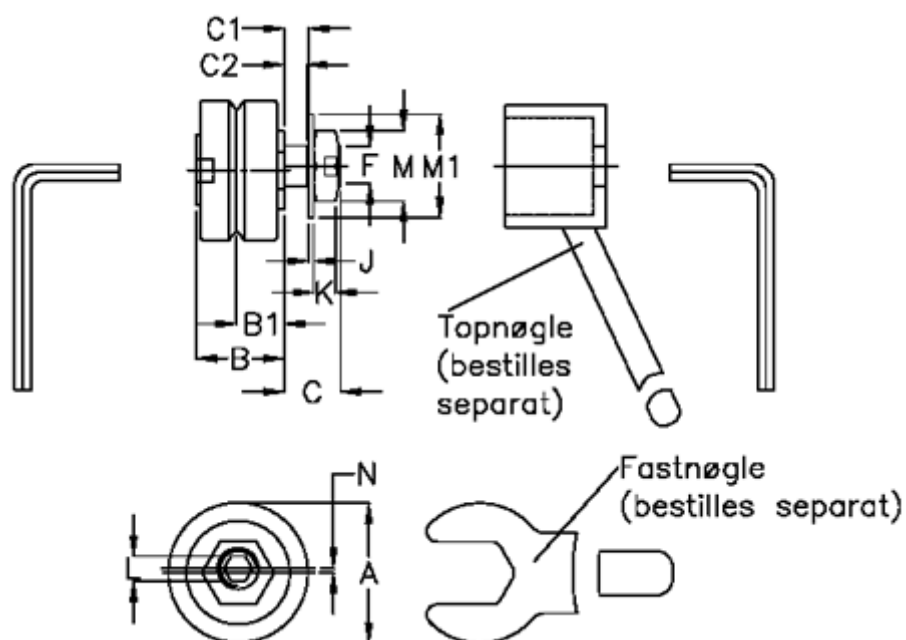

Article number: 057153102512

Description: HEPCO GV3 bearing SJ 25 EDR  
Standard With Short Stud

## Measures

a = 25.0	K = 5.0
B = 16.6	L = 3
B1 = 9.00	M = 13
C = 9.8	M1 = 17
C1 = 3.8	N = 0.75
C2 = 3.4	Weight kg/1000 = 0.048
F = M8 x 1	
J = 1.00	